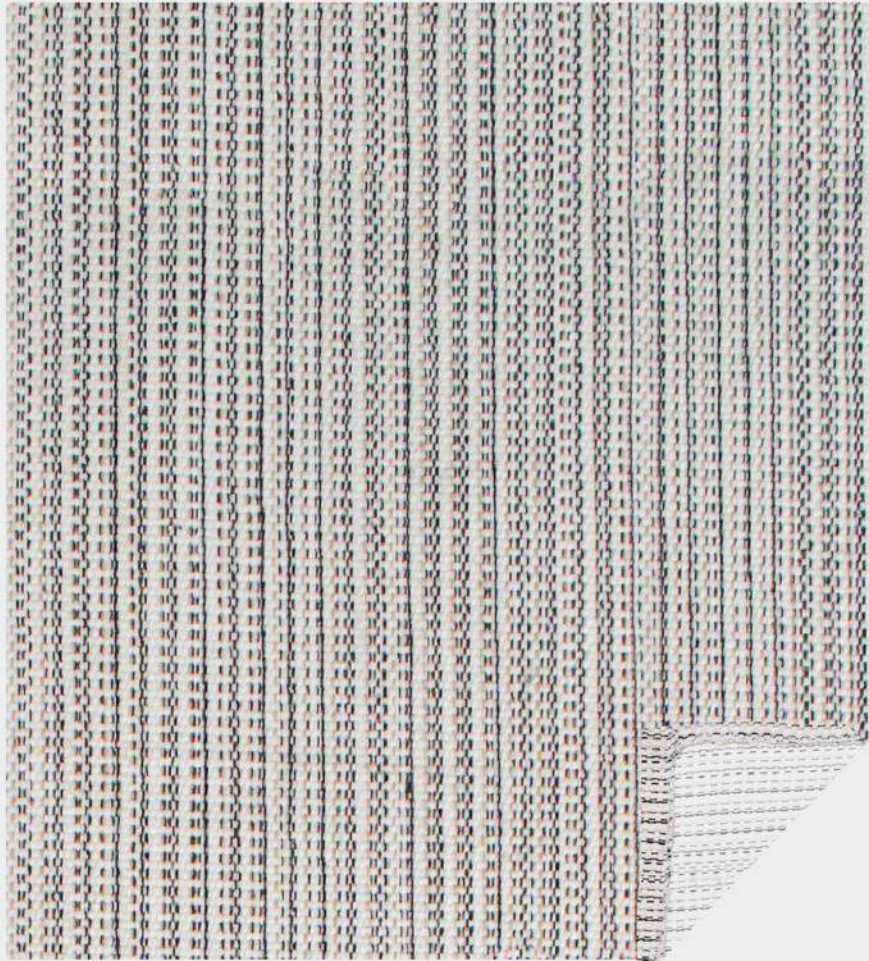

TAPETE CIPÓ

Cru 012

Ref ant slip: 02299

Composição 100% algodão